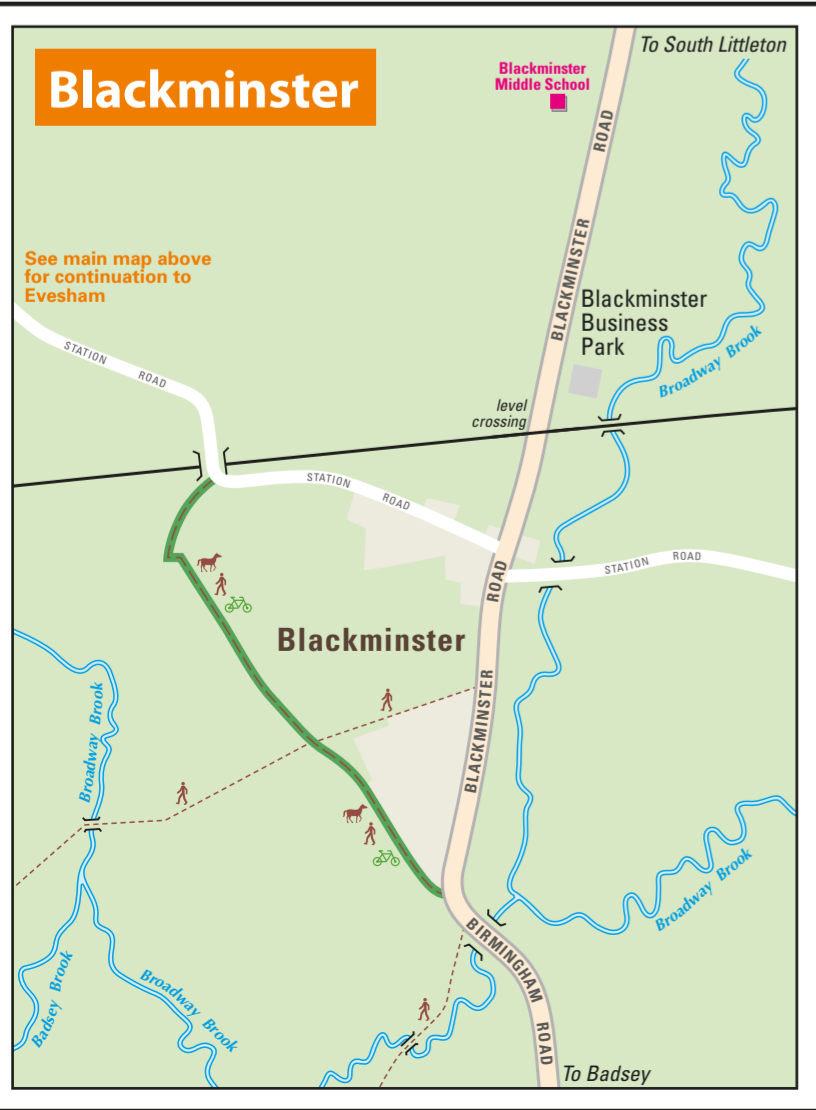

Evesham Walking and Cycling Guide

© Crown copyright and database rights
2016 Ordnance Survey 100024230

Key

	Bridleway		NCN Route on road
	Footpaths		NCN Route off road
	Pedestrian crossing		National route
	School crossing patrol		Traffic Free Cycle Routes
	One-way street		Routes recommended by cyclists
	Walkway		Cycle parking
	College		Covered cycle parking
	High School		Place of Worship
	Middle School		Tourist Information Centre
	First School		Health Care Centre
	Nursery/Special School		Hotel
	Railway line and station		Public House
	Public open space/parks		Post Office
	Major employment areas		Museum/Art Gallery
	Major retail areas		Sports facilities
			Supermarket
			Toilets