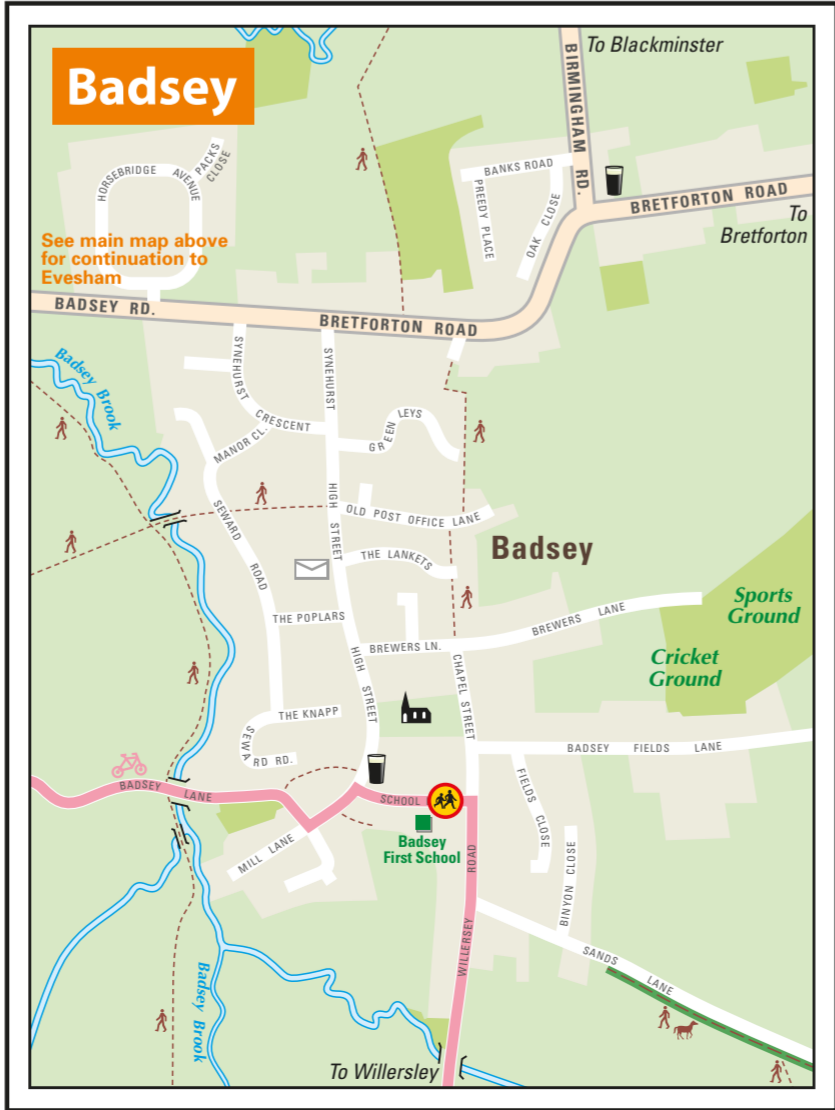

Evesham Walking and Cycling Guide

© Crown copyright and database rights
2016 Ordnance Survey 100024230

Key

	Bridleway		NCN Route on road
	Footpaths		NCN Route off road
	Pedestrian crossing		National route
	School crossing patrol		Traffic Free Cycle Routes
	One-way street		Routes recommended by cyclists
	Walkway		Cycle parking
	College		Covered cycle parking
	High School		Place of Worship
	Middle School		Tourist Information Centre
	First School		Health Care Centre
	Nursery/Special School		Hotel
	Railway line and station		Public House
	Public open space/parks		Post Office
	Major employment areas		Museum/Art Gallery
	Major retail areas		Sports facilities
			Supermarket
			Toilets